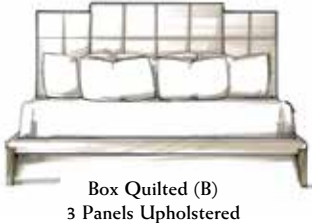

ORDERING EXAMPLE:
815-21-B-A1 Lenore King Bed, Biscuit Tufted, -A1 Modern Walnut finish

The **Gregor Platform Bed** provides a tri-panel headboard that can be upholstered with three plain panels or varied with optional quilted fabric panels. The platform style has exposed wood legs and an upholstered footboard and side rails designed to accommodate a platform bed mattress.

GREGOR PLATFORM BED

- 1 SELECT GREGOR BED OR HEADBOARD SIZE**
- 815-13 Queen Bed 68"W 87⁷/₈"D 60"H 815-23 King Bed 84"W 87⁷/₈"D 60"H
 815-12 Queen Headboard Only 68"W 2¹/₂"D 60"H 815-22 King Headboard Only 84"W 2¹/₂"D 60"H

- 2 SELECT UPHOLSTERING OPTION**
- Option A: All three panels have the same treatment
 Option B: Only center panel has treatment
- 

Option A

Option B

- 3 SELECT UPHOLSTERY TREATMENT**
- Plain (P), Channeled Quilted (C), Box Quilted (B), or Diamond Quilted (D)