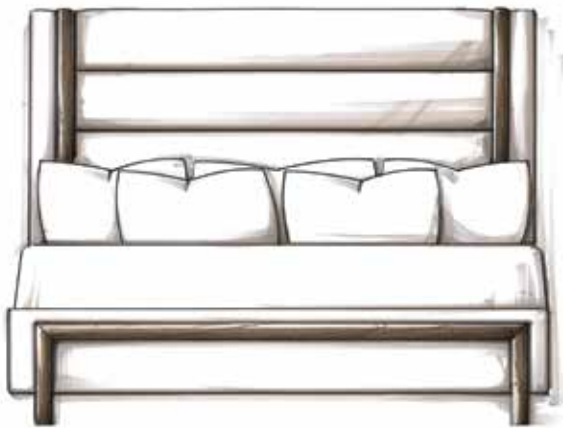

The **Natasha Bed** makes a bold statement with headboard panel options and upholstered footboard and rails designed to accept a box spring and mattress. Accented with beautiful solid walnut, available in your choice of finish.

NATASHA BED

1 SELECT NATASHA BED SIZE

855-11 Natasha Queen Bed 
66"W 89"D 64"H

855-21 Natasha King Bed 
82"W 89"D 64"H

2 SELECT UPHOLSTERED PANEL

Plain (P), Button Boxed (B), or Horizontal (H)

Plain (P)

Button Boxed (B)

855-21-B-P2 Natasha King Bed, Button Boxed, -P2 Natural Walnut finish

The **Jessica Bed** makes a bold statement with headboard panel options and upholstered footboard and rails designed to accept a box spring and mattress. Accented with beautiful solid walnut, available in your choice of finish.

JESSICA BED

1 SELECT JESSICA BED SIZE

855-13 Jessica Queen Upholstered Bed 
 66"W 102"D 54"H

855-23 Jessica King Upholstered Bed 
 82"W 102"D 54"H

855-24 Jessica California King Upholstered Bed 
 78"W 106"D 54"H