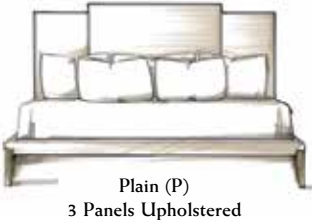

ORDERING EXAMPLE:
815-21-B-A1 Lenore King Bed, Biscuit Tufted, -A1 Modern Walnut finish

The **Gregor Platform Bed** provides a tri-panel headboard that can be upholstered with three plain panels or varied with optional quilted fabric panels. The platform style has exposed wood legs and an upholstered footboard and side rails designed to accommodate a platform bed mattress.

GREGOR PLATFORM BED

- 1 SELECT GREGOR BED OR HEADBOARD SIZE**
- 815-13 Queen Bed 68"W 87⁷/₈"D 60"H 815-23 King Bed 84"W 87⁷/₈"D 60"H
 815-12 Queen Headboard Only 68"W 2¹/₂"D 60"H 815-22 King Headboard Only 84"W 2¹/₂"D 60"H

- 2 SELECT UPHOLSTERING OPTION**
- Option A: All three panels have the same treatment
 Option B: Only center panel has treatment
- 

Option A

Option B

- 3 SELECT UPHOLSTERY TREATMENT**
- Plain (P), Channeled Quilted (C), Box Quilted (B), or Diamond Quilted (D)