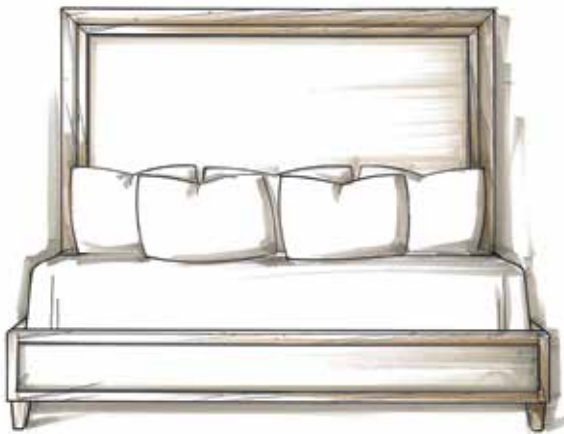

The **Lenore Bed** makes a bold statement with a framed wood treatment surrounding plain or hand-tufted headboard panel options and upholstered wood framed footboard and rails designed to accept a box spring and mattress.

LENORE BED

1 **SELECT LENORE BED SIZE** ☒ ☒ ☒ ☒ ☒ ☐ ☐ ☐

815-11 Lenore Queen Bed
65½"W 89¾"D 74"H

815-21 Lenore King Bed
81½"W 89¾"D 74"H

815-24 Lenore California King Bed
81½"W 93¾"D 74"H

2 **SELECT UPHOLSTERED PANEL** ☐ ☐ ☐ ☐ ☐ ☒ ☐ ☐

Plain (P), Channel Tufted (C), Biscuit Tufted (B), or Diamond Tufted (D)

Plain (P)