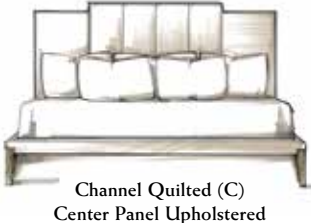

ORDERING EXAMPLE:
815-21-B-A1 Lenore King Bed, Biscuit Tufted, -A1 Modern Walnut finish

The **Gregor Platform Bed** provides a tri-panel headboard that can be upholstered with three plain panels or varied with optional quilted fabric panels. The platform style has exposed wood legs and an upholstered footboard and side rails designed to accommodate a platform bed mattress.

GREGOR PLATFORM BED

- 1 SELECT GREGOR BED OR HEADBOARD SIZE**
- 815-13 Queen Bed 68"W 87⁷/₈"D 60"H 815-23 King Bed 84"W 87⁷/₈"D 60"H
 815-12 Queen Headboard Only 68"W 2¹/₂"D 60"H 815-22 King Headboard Only 84"W 2¹/₂"D 60"H

- 2 SELECT UPHOLSTERING OPTION**
- Option A: All three panels have the same treatment
 Option B: Only center panel has treatment
- 

Option A

Option B

- 3 SELECT UPHOLSTERY TREATMENT**
- Plain (P), Channeled Quilted (C), Box Quilted (B), or Diamond Quilted (D)