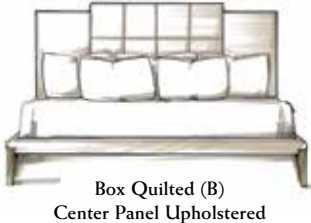

The **Gregor Platform Bed** provides a tri-panel headboard that can be upholstered with three plain panels or varied with optional quilted fabric panels. The platform style has exposed wood legs and an upholstered footboard and side rails designed to accommodate a platform bed mattress.

GREGOR PLATFORM BED

1. **1 SELECT GREGOR BED OR HEADBOARD SIZE** ☒ ☒ ☒ ☒ ☒ ☐ ☐ ☐ ☐
- 815-13 Queen Bed ☒ 68"W 87⁷/₈"D 60"H   815-23 King Bed ☒ 84"W 87⁷/₈"D 60"H
  815-12 Queen Headboard Only ☒ 68"W 2¹/₂"D 60"H   815-22 King Headboard Only ☒ 84"W 2¹/₂"D 60"H

1. **2 SELECT UPHOLSTERING OPTION** ☐ ☐ ☐ ☐ ☐ ☒ ☐ ☐ ☐
2. Option A: All three panels have the same treatment
   Option B: Only center panel has treatment
3. Option A

   Option B

1. **3 SELECT UPHOLSTERY TREATMENT** ☐ ☐ ☐ ☐ ☐ ☐ ☒ ☐ ☐
2. Plain (P), Channeled Quilted (C), Box Quilted (B), or Diamond Quilted (D)