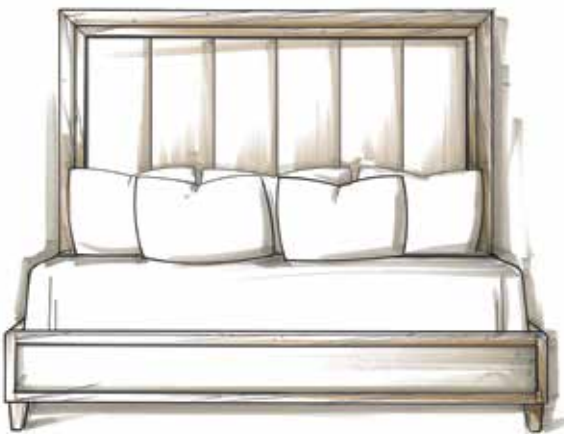

Channel Tufted (C)