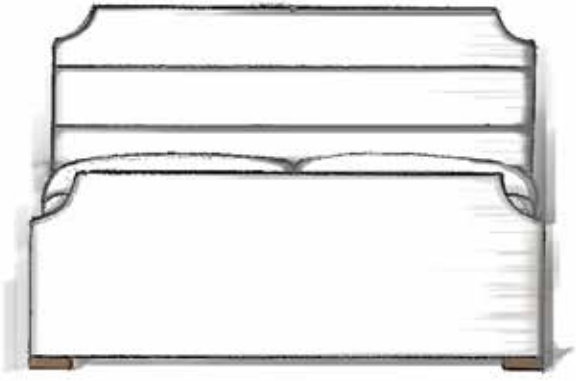

JESSICA BED

1 SELECT JESSICA BED SIZE

855-13 Jessica Queen Upholstered Bed 
 66"W 102"D 54"H

855-23 Jessica King Upholstered Bed 
 82"W 102"D 54"H

855-24 Jessica California King Upholstered Bed 
 78"W 106"D 54"H

2 SELECT UPHOLSTERY STYLE

Plain (P), Channel (C), or Horizontal (H)

Plain (P)

Channeled (C)

Horizontal (H)

3

SELECT FINISH

The Jessica Bed is created in selected hardwoods and is available in any Hickory White finish. Selected finish -P3 Smoked Walnut.

ORDERING EXAMPLE:

855-23-C-53 Jessica King Bed, Channeled, -53 Sable finish

855-23-C-53 Jessica King Upholstered Bed

82"W 102"D 54"H
Shown in -53 Sable finish

The **Lenore Bed** makes a bold statement with a framed wood treatment surrounding plain or hand-tufted headboard panel options and upholstered wood framed footboard and rails designed to accept a box spring and mattress.