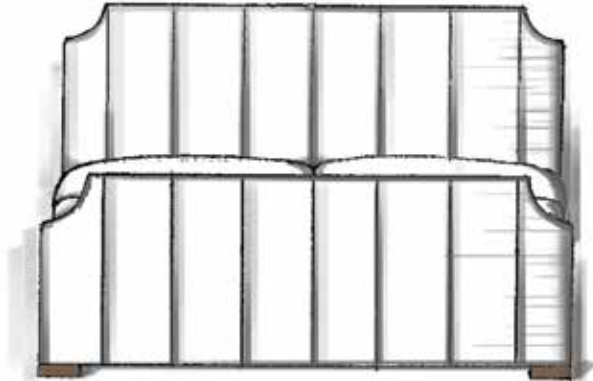

855-21-B-P2 Natasha King Bed, Button Boxed, -P2 Natural Walnut finish

The **Jessica Bed** makes a bold statement with headboard panel options and upholstered footboard and rails designed to accept a box spring and mattress. Accented with beautiful solid walnut, available in your choice of finish.

JESSICA BED

1 SELECT JESSICA BED SIZE

855-13 Jessica Queen Upholstered Bed 
 66"W 102"D 54"H

855-23 Jessica King Upholstered Bed 
 82"W 102"D 54"H

855-24 Jessica California King Upholstered Bed 
 78"W 106"D 54"H

2 SELECT UPHOLSTERY STYLE

Plain (P), Channel (C), or Horizontal (H)

Plain (P)

Channeled (C)

Horizontal (H)

3

SELECT FINISH

The Jessica Bed is created in selected hardwoods and is available in any Hickory White finish. Selected finish -P3 Smoked Walnut.

ORDERING EXAMPLE:

855-23-C-53 Jessica King Bed, Channeled, -53 Sable finish

855-23-C-53 Jessica King Upholstered Bed

82"W 102"D 54"H
Shown in -53 Sable finish

The **Lenore Bed** makes a bold statement with a framed wood treatment surrounding plain or hand-tufted headboard panel options and upholstered wood framed footboard and rails designed to accept a box spring and mattress.