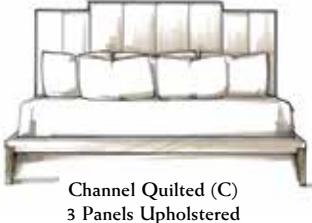

ORDERING EXAMPLE:
815-21-B-A1 Lenore King Bed, Biscuit Tufted, -A1 Modern Walnut finish

The **Gregor Platform Bed** provides a tri-panel headboard that can be upholstered with three plain panels or varied with optional quilted fabric panels. The platform style has exposed wood legs and an upholstered footboard and side rails designed to accommodate a platform bed mattress.

GREGOR PLATFORM BED

- 1 SELECT GREGOR BED OR HEADBOARD SIZE**
- 815-13 Queen Bed 68"W 87⁷/₈"D 60"H 815-23 King Bed 84"W 87⁷/₈"D 60"H
 815-12 Queen Headboard Only 68"W 2¹/₂"D 60"H 815-22 King Headboard Only 84"W 2¹/₂"D 60"H

- 2 SELECT UPHOLSTERING OPTION**
- Option A: All three panels have the same treatment
 Option B: Only center panel has treatment
- 

Option A

Option B

- 3 SELECT UPHOLSTERY TREATMENT**
- Plain (P), Channeled Quilted (C), Box Quilted (B), or Diamond Quilted (D)